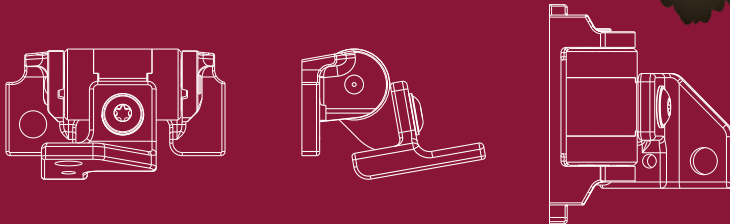

SOFT HINGE

OWL SERIES

**FOR CARS DOORS, TRUCKS CABIN DOORS
OR TRUCKS REAR DOORS**

With its inner mechanism based on rolling friction and the integrated checker door, this hinge is very silent...just like the wings of an owl!

**Degrees stop can be adjusted
according to the clients' request.**

**Checker door integrated
into the hinge**

**NO SOUND,
NO PROBLEM IN THE
CATAPHORESIS AND
PAINTING PROCESS**

**Elimination of the external
checker door**